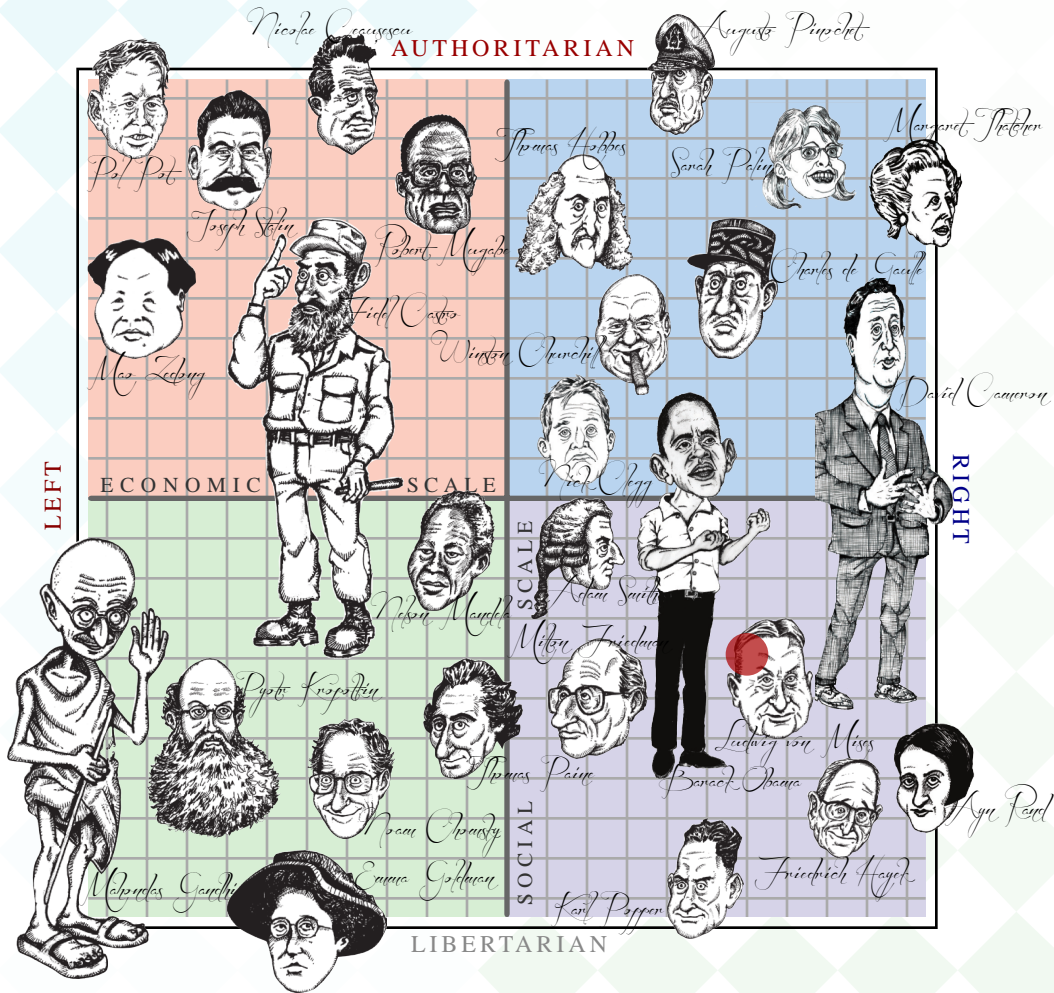

The Political Compass

This document certifies that
● The Great One, Himself
inhabits the
right libertarian quadrant of
The Political Compass